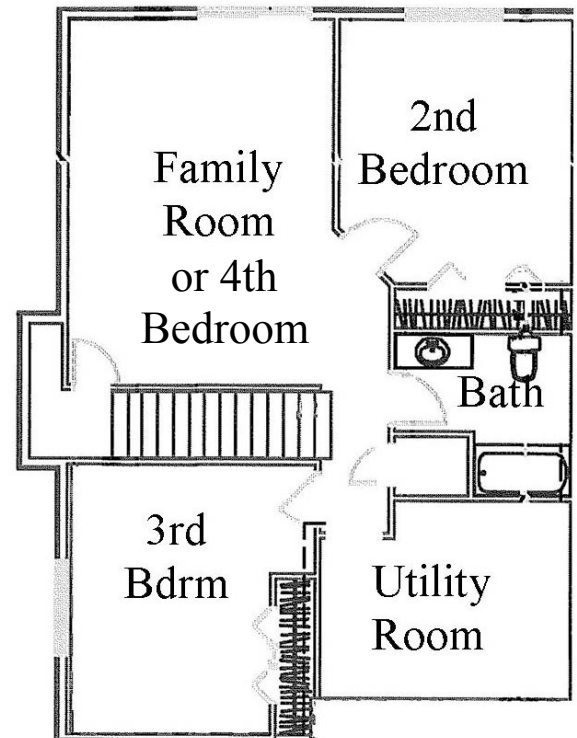

UPPER LEVEL

For More Information: Jeannene Smiskey, Property Manager, Rooney Properties
Phone (715) 830-7832 Fax (715) 833-1235 Email Jeannene.Smiskey@PrudentialBenrudRealty.com